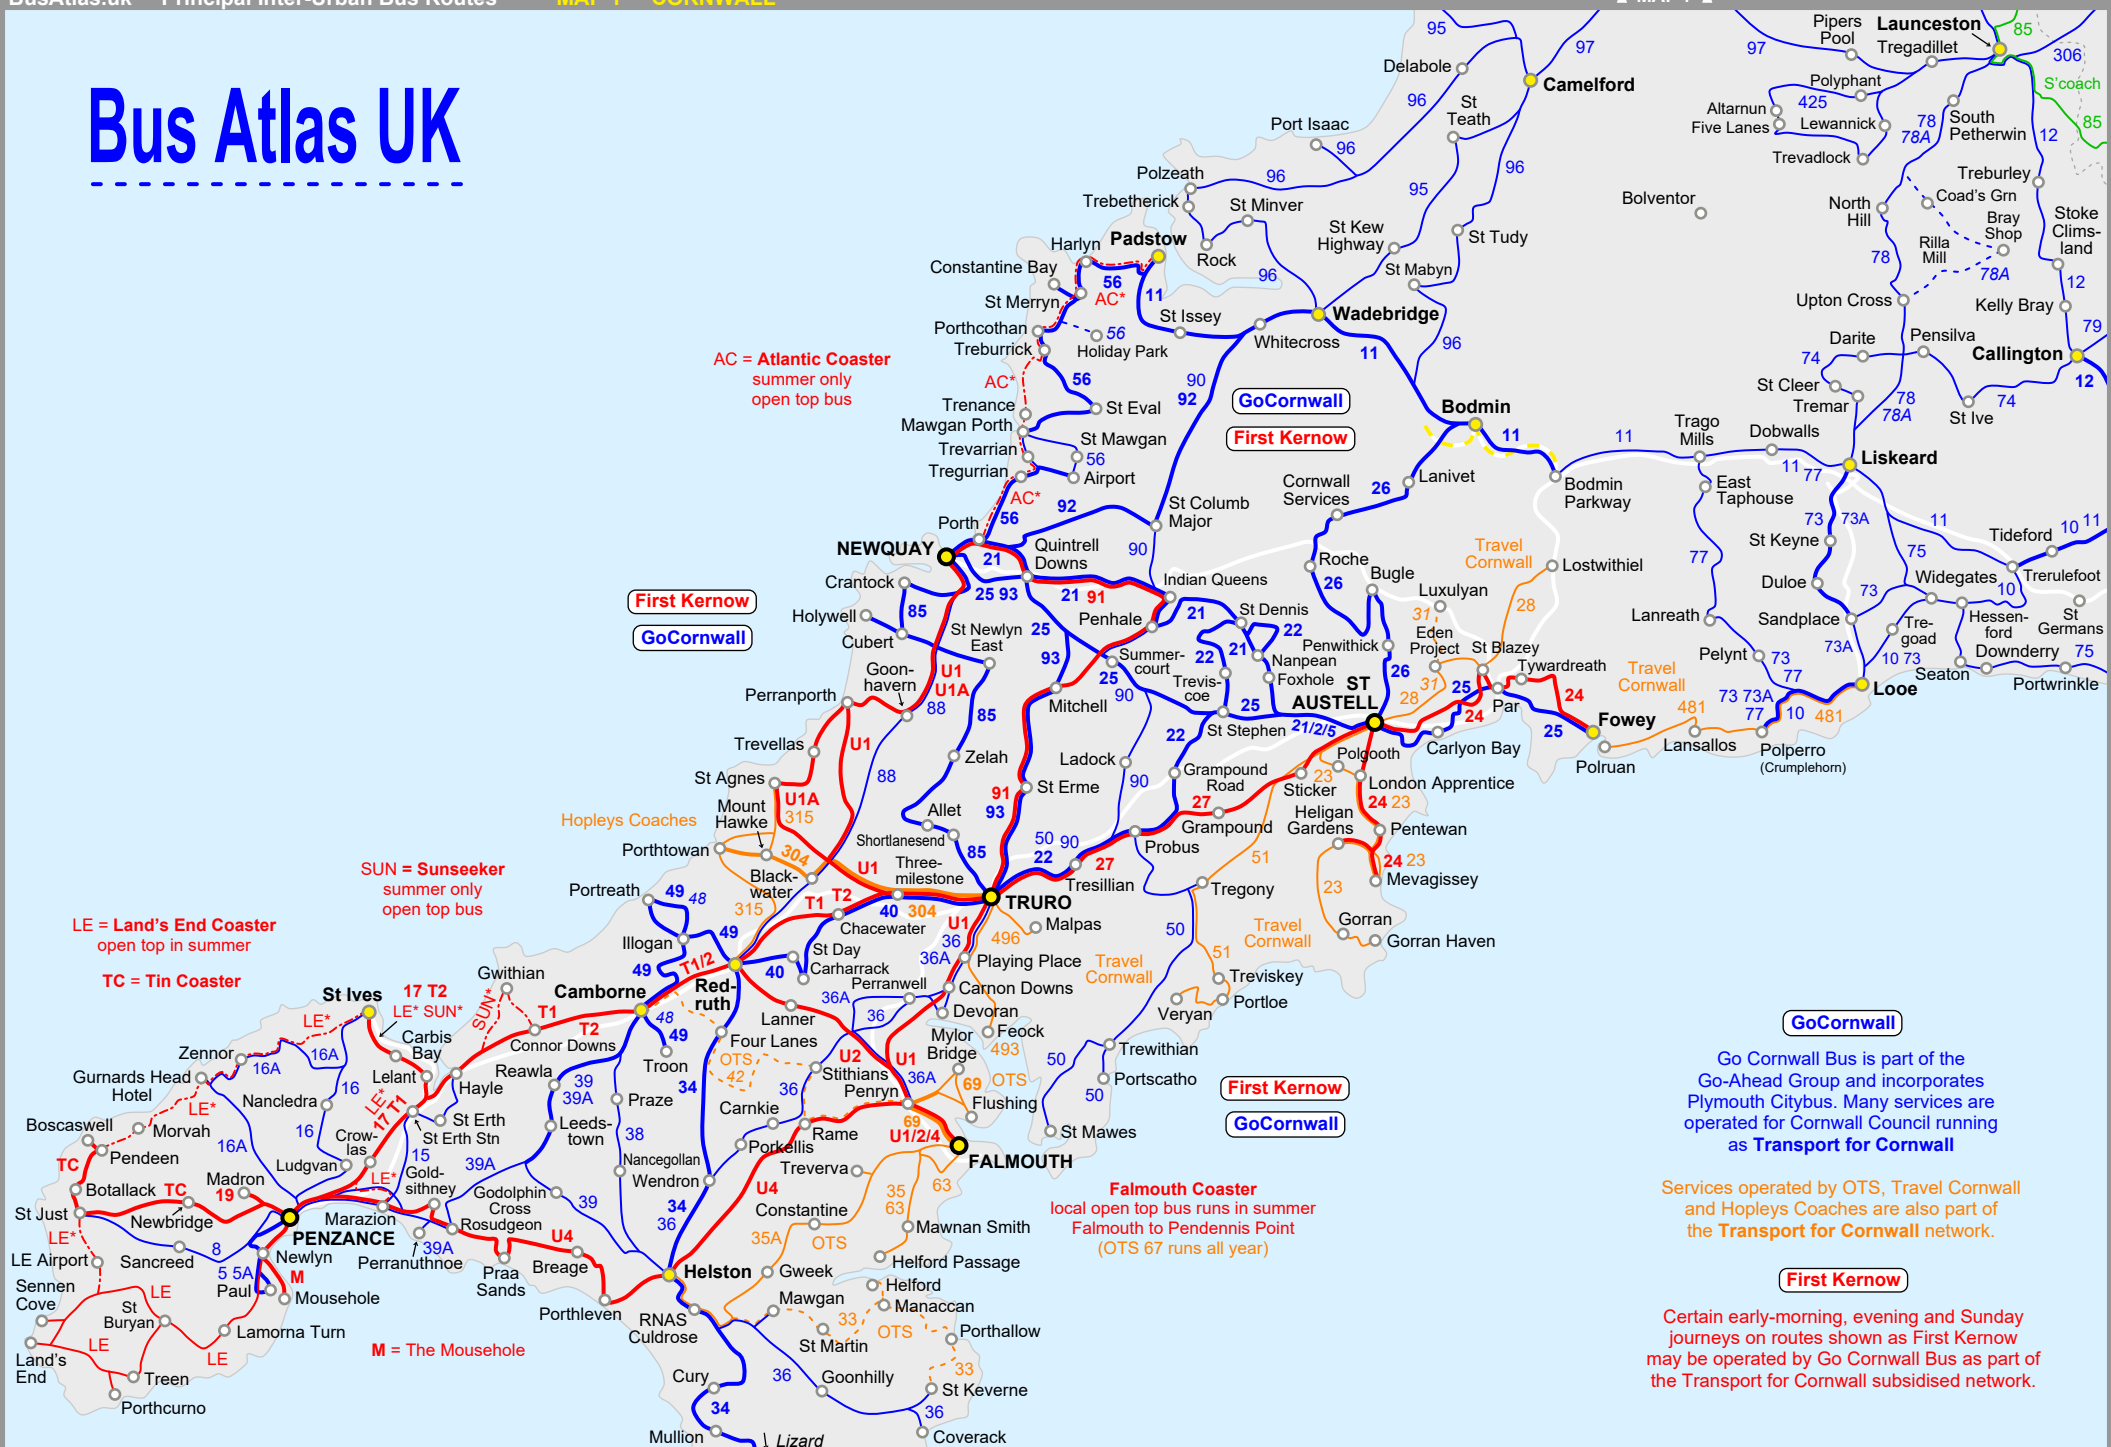

Bus Atlas UK

AC = Atlantic Coaster
summer only
open top bus

SUN = Sunseeker
summer only
open top bus

LE = Land's End Coaster
open top in summer

TC = Tin Coaster

M = The Mousehole

Go Cornwall
Go Cornwall Bus is part of the Go-Ahead Group and incorporates Plymouth Citybus. Many services are operated for Cornwall Council running as **Transport for Cornwall**

Services operated by **OTS**, **Travel Cornwall** and **Hopleys Coaches** are also part of the **Transport for Cornwall** network.

First Kernow

Certain early-morning, evening and Sunday journeys on routes shown as **First Kernow** may be operated by **Go Cornwall Bus** as part of the **Transport for Cornwall** subsidised network.

Falmouth Coaster
local open top bus runs in summer
Falmouth to Pendennis Point
(OTS 67 runs all year)