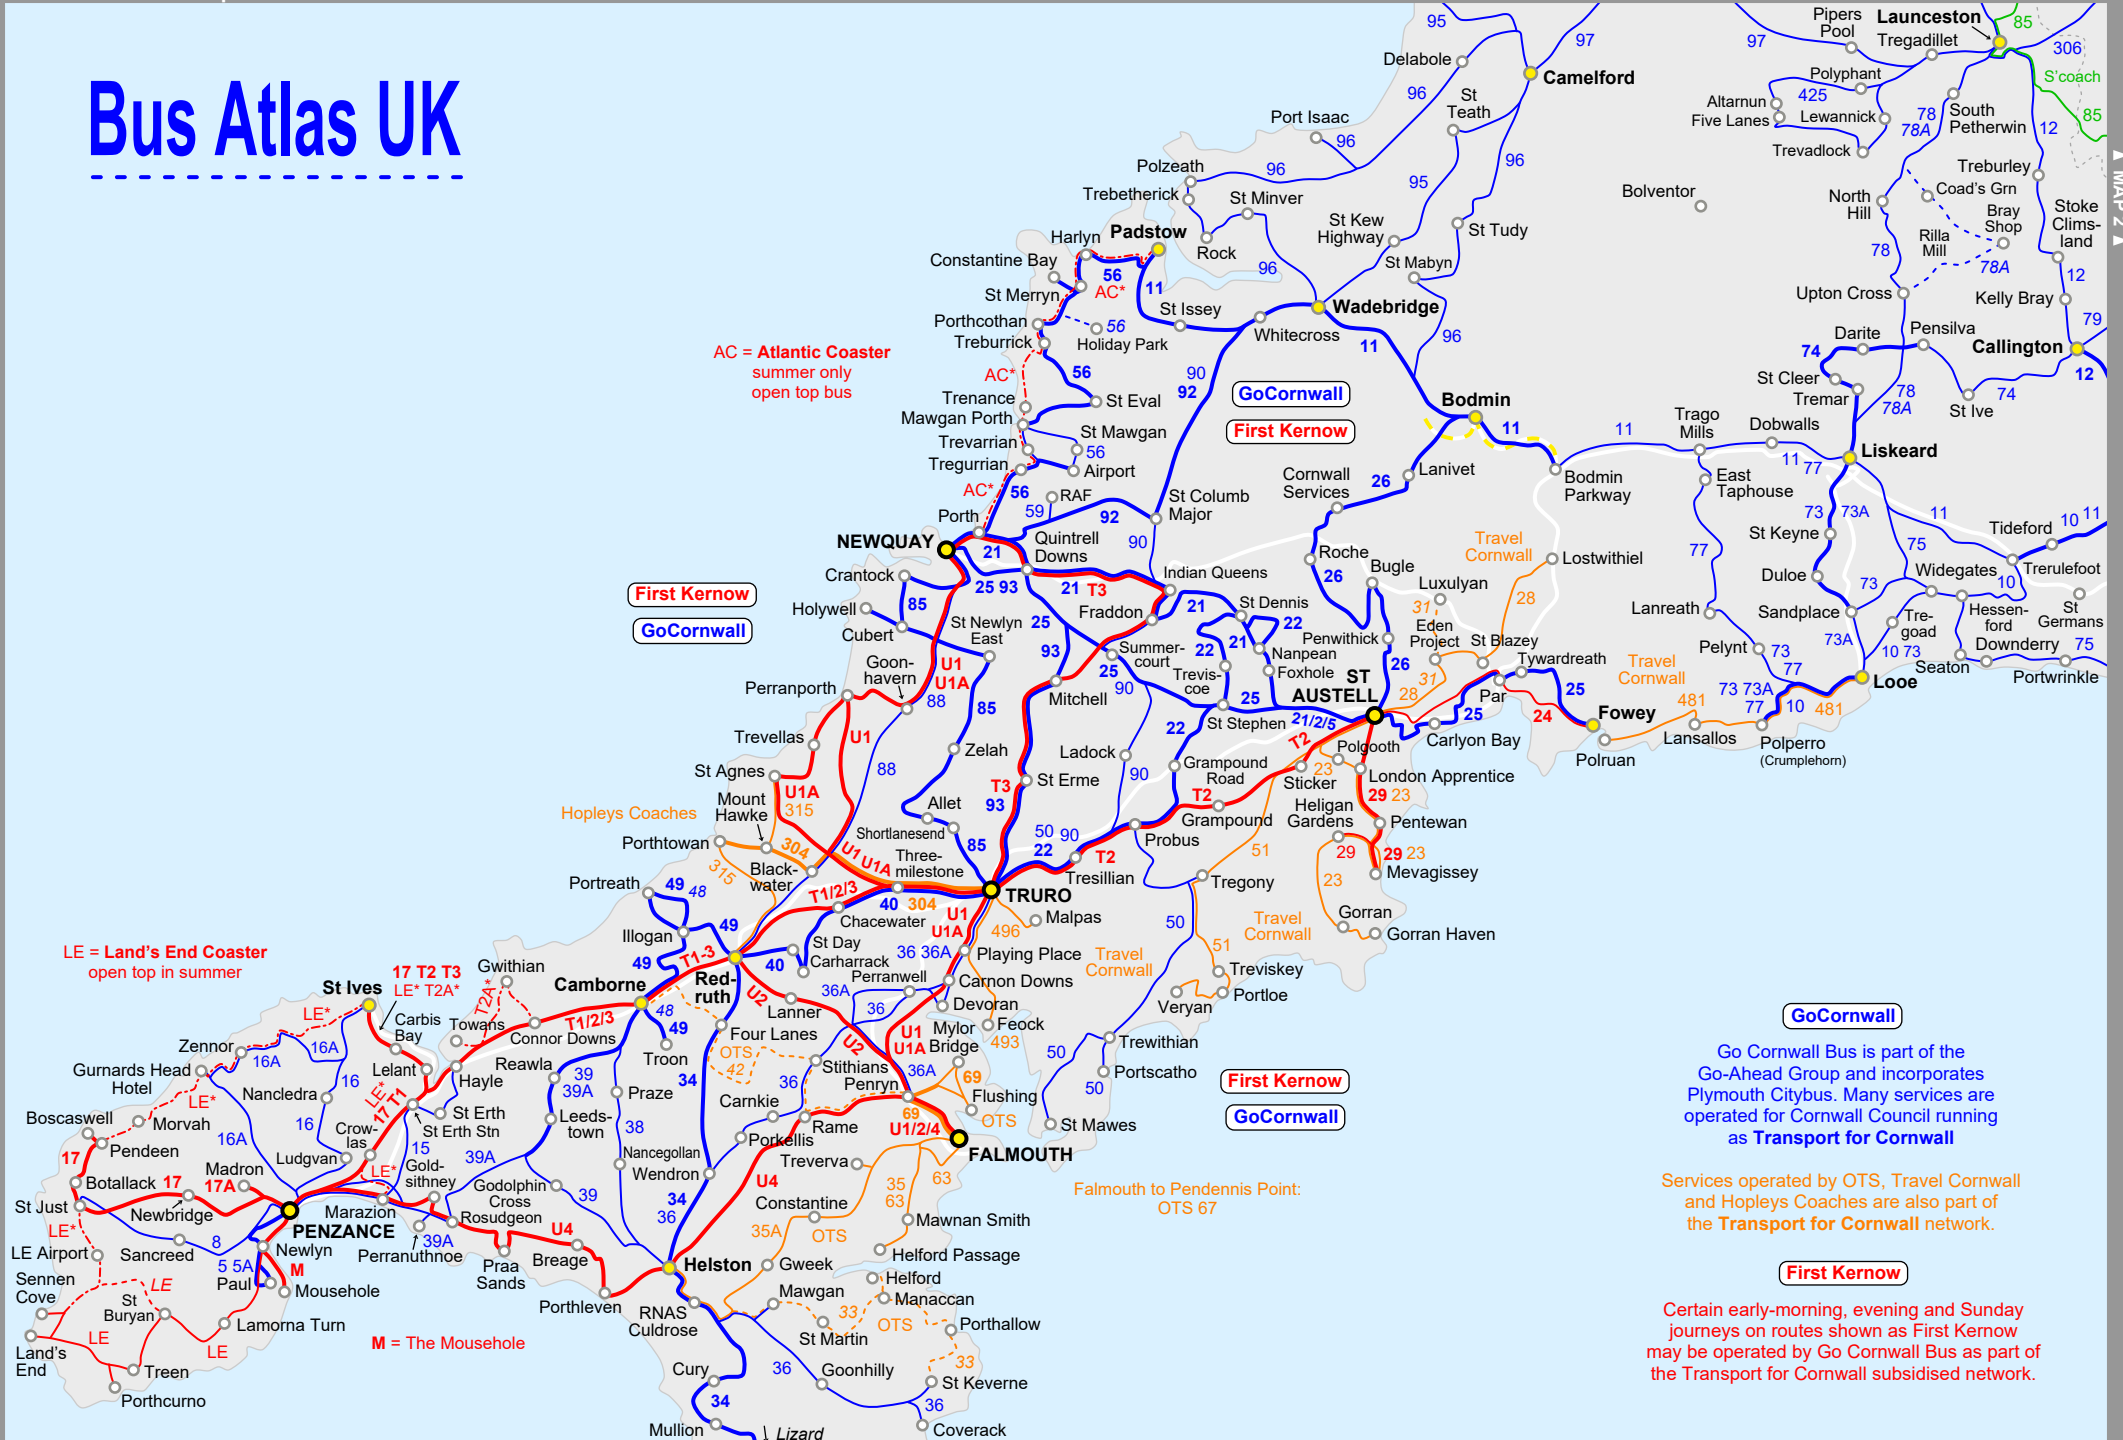

Bus Atlas UK

AC = Atlantic Coaster
summer only
open top bus

LE = Land's End Coaster
open top in summer

M = The Mousehole

Falmouth to Pendennis Point:
OTS 67

First Kernow
Go Cornwall

Go Cornwall
First Kernow

Go Cornwall

Go Cornwall Bus is part of the Go-Ahead Group and incorporates Plymouth Citybus. Many services are operated for Cornwall Council running as **Transport for Cornwall**

Services operated by OTS, Travel Cornwall and Hopleys Coaches are also part of the **Transport for Cornwall** network.

First Kernow

Certain early-morning, evening and Sunday journeys on routes shown as First Kernow may be operated by Go Cornwall Bus as part of the Transport for Cornwall subsidised network.