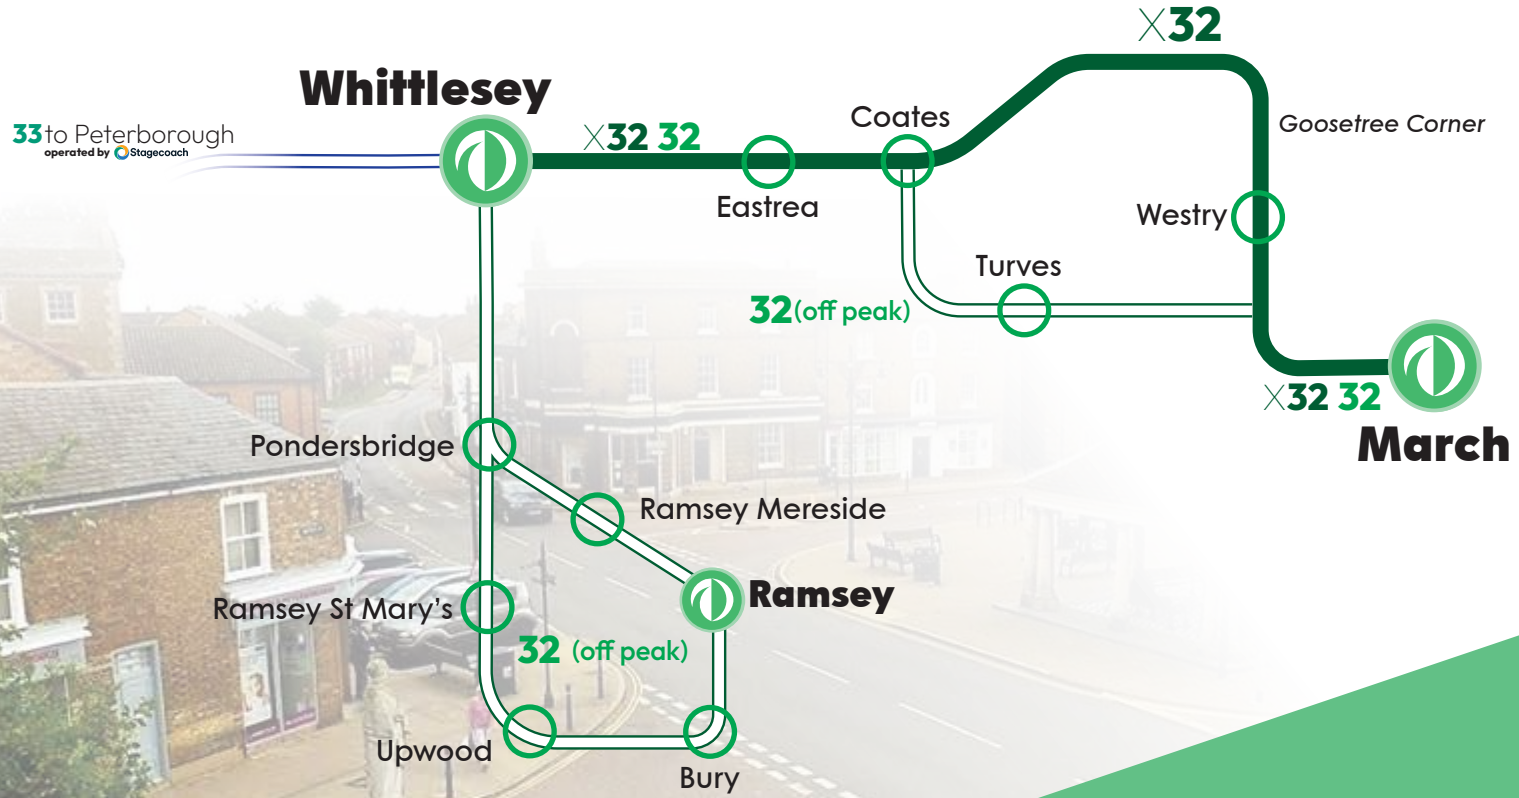

DEWS

X32 & 32

Whittlesey (for Peterborough)
March
Coates
Eastrea
Ramsey

Operated on behalf of

CAMBRIDGESHIRE & PETERBOROUGH
COMBINED AUTHORITY

Monday to Saturday
No Sunday or Bank Holiday Services
from 01 September 2025

01487 740241
www.dews-coaches.com
sales@dews-coaches.com

Dews Coaches, Chatteris Road, Somersham Huntingdon PE28 3DN