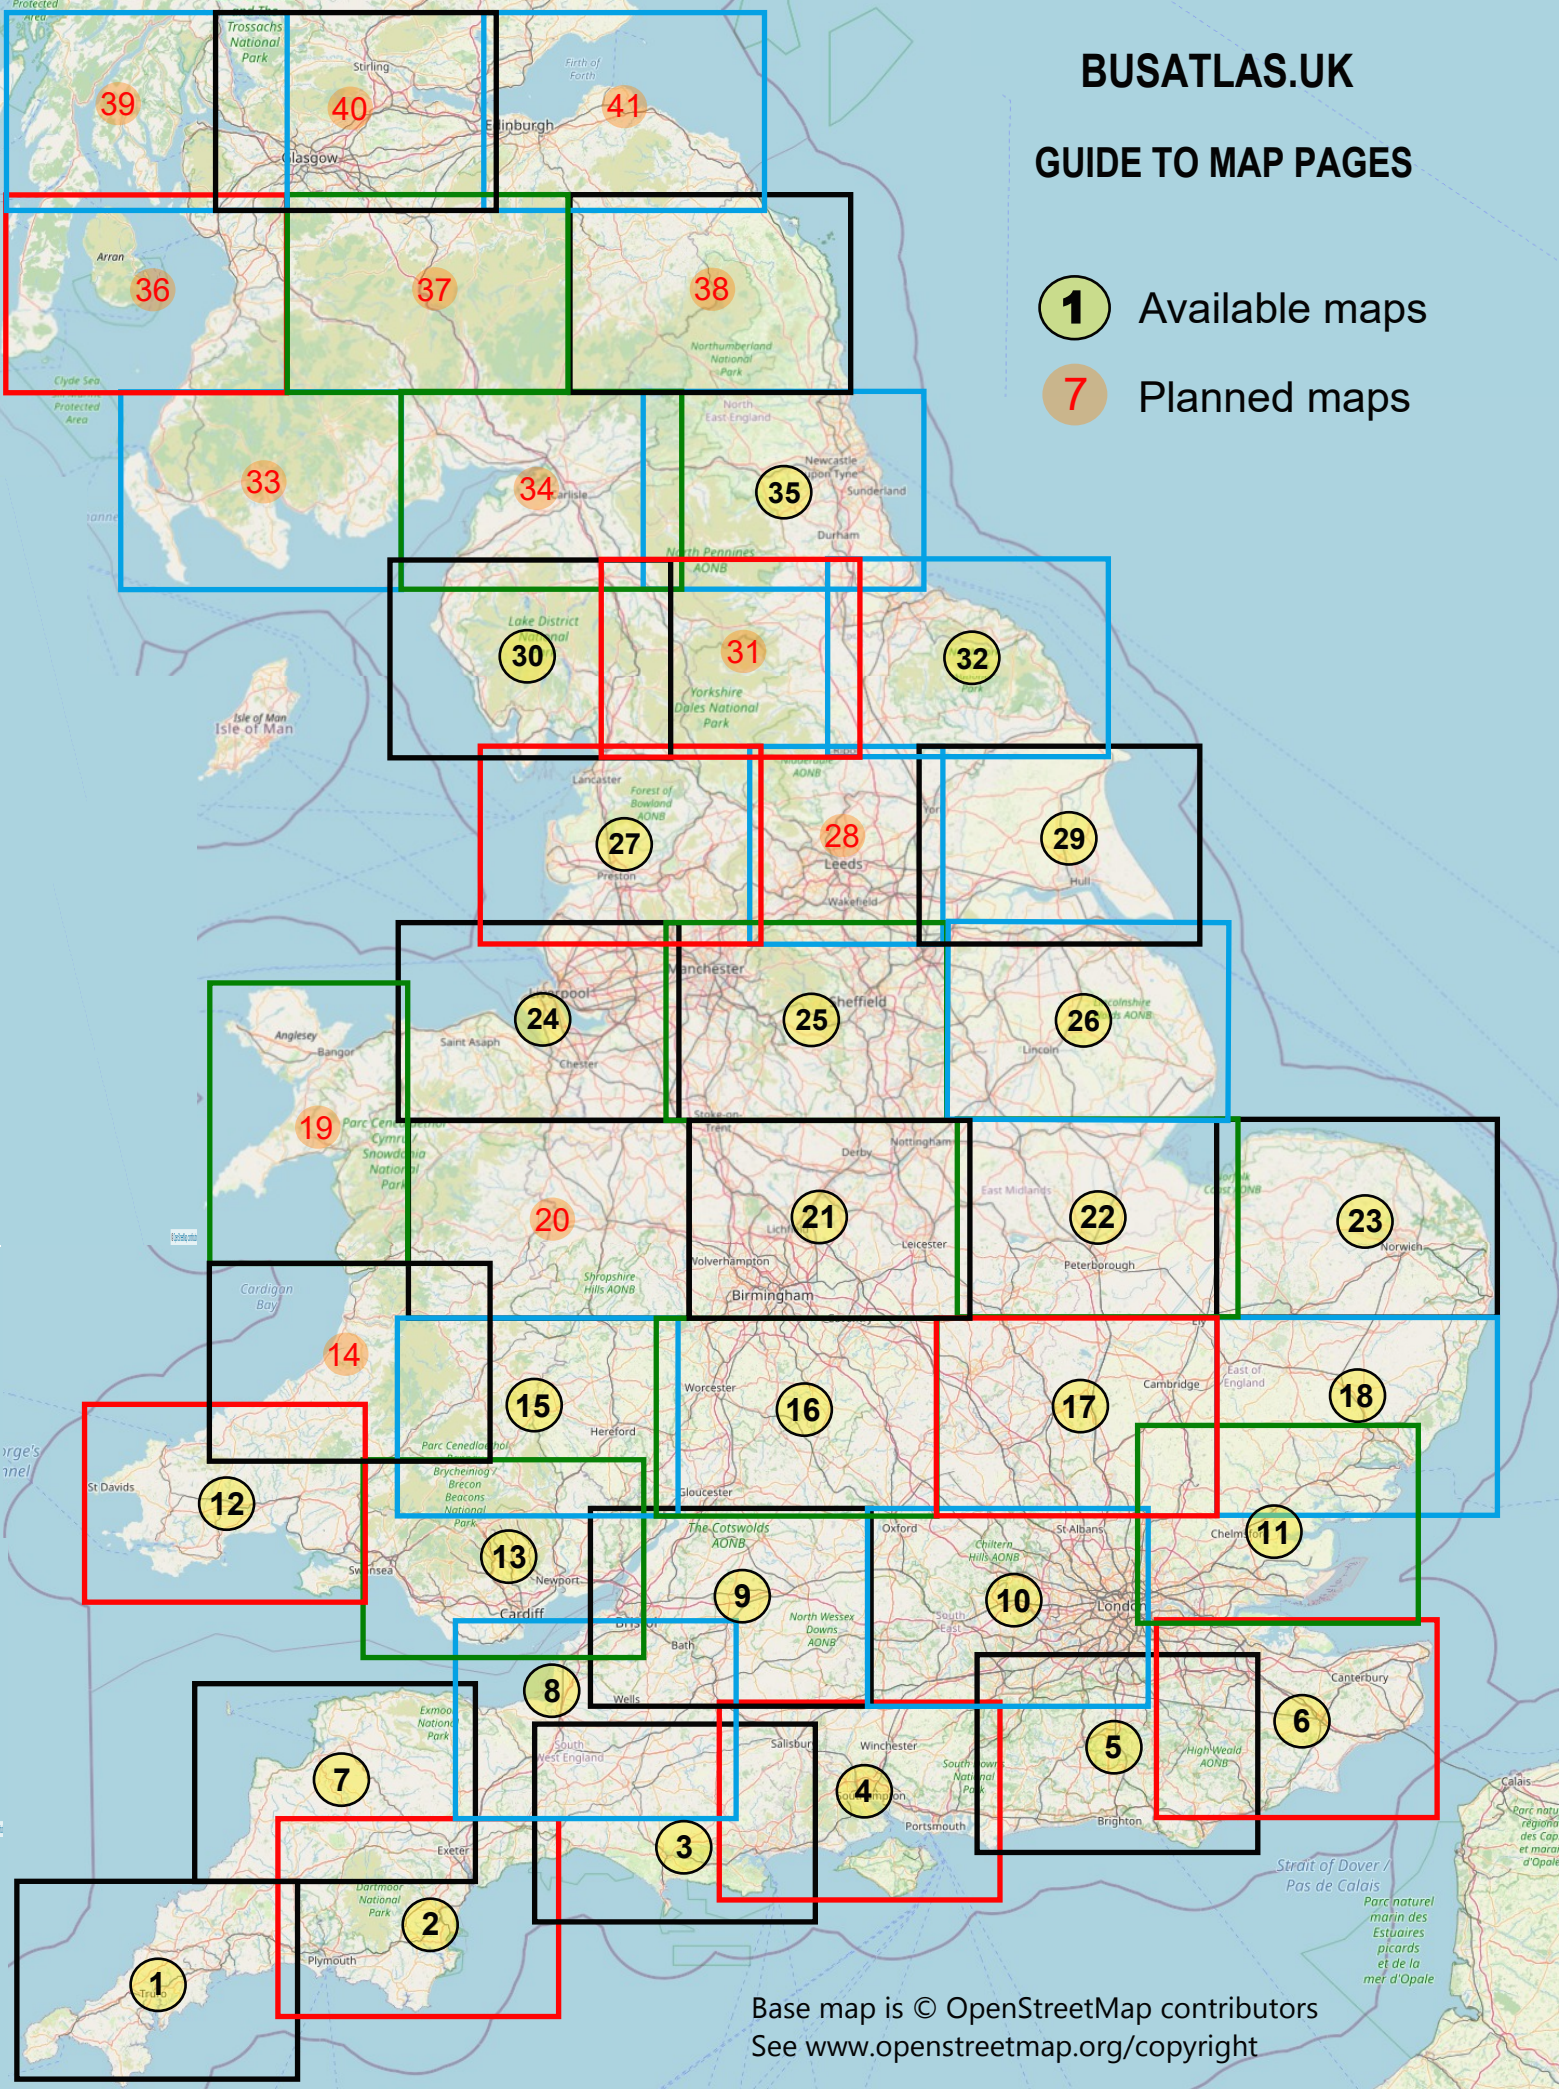

## GUIDE TO MAP PAGES

- 1** Available maps
- 7** Planned maps

Base map is © OpenStreetMap contributors  
See [www.openstreetmap.org/copyright](http://www.openstreetmap.org/copyright)

Principal routes in the rest of Scotland, also Northern Ireland, will be added at a later stage