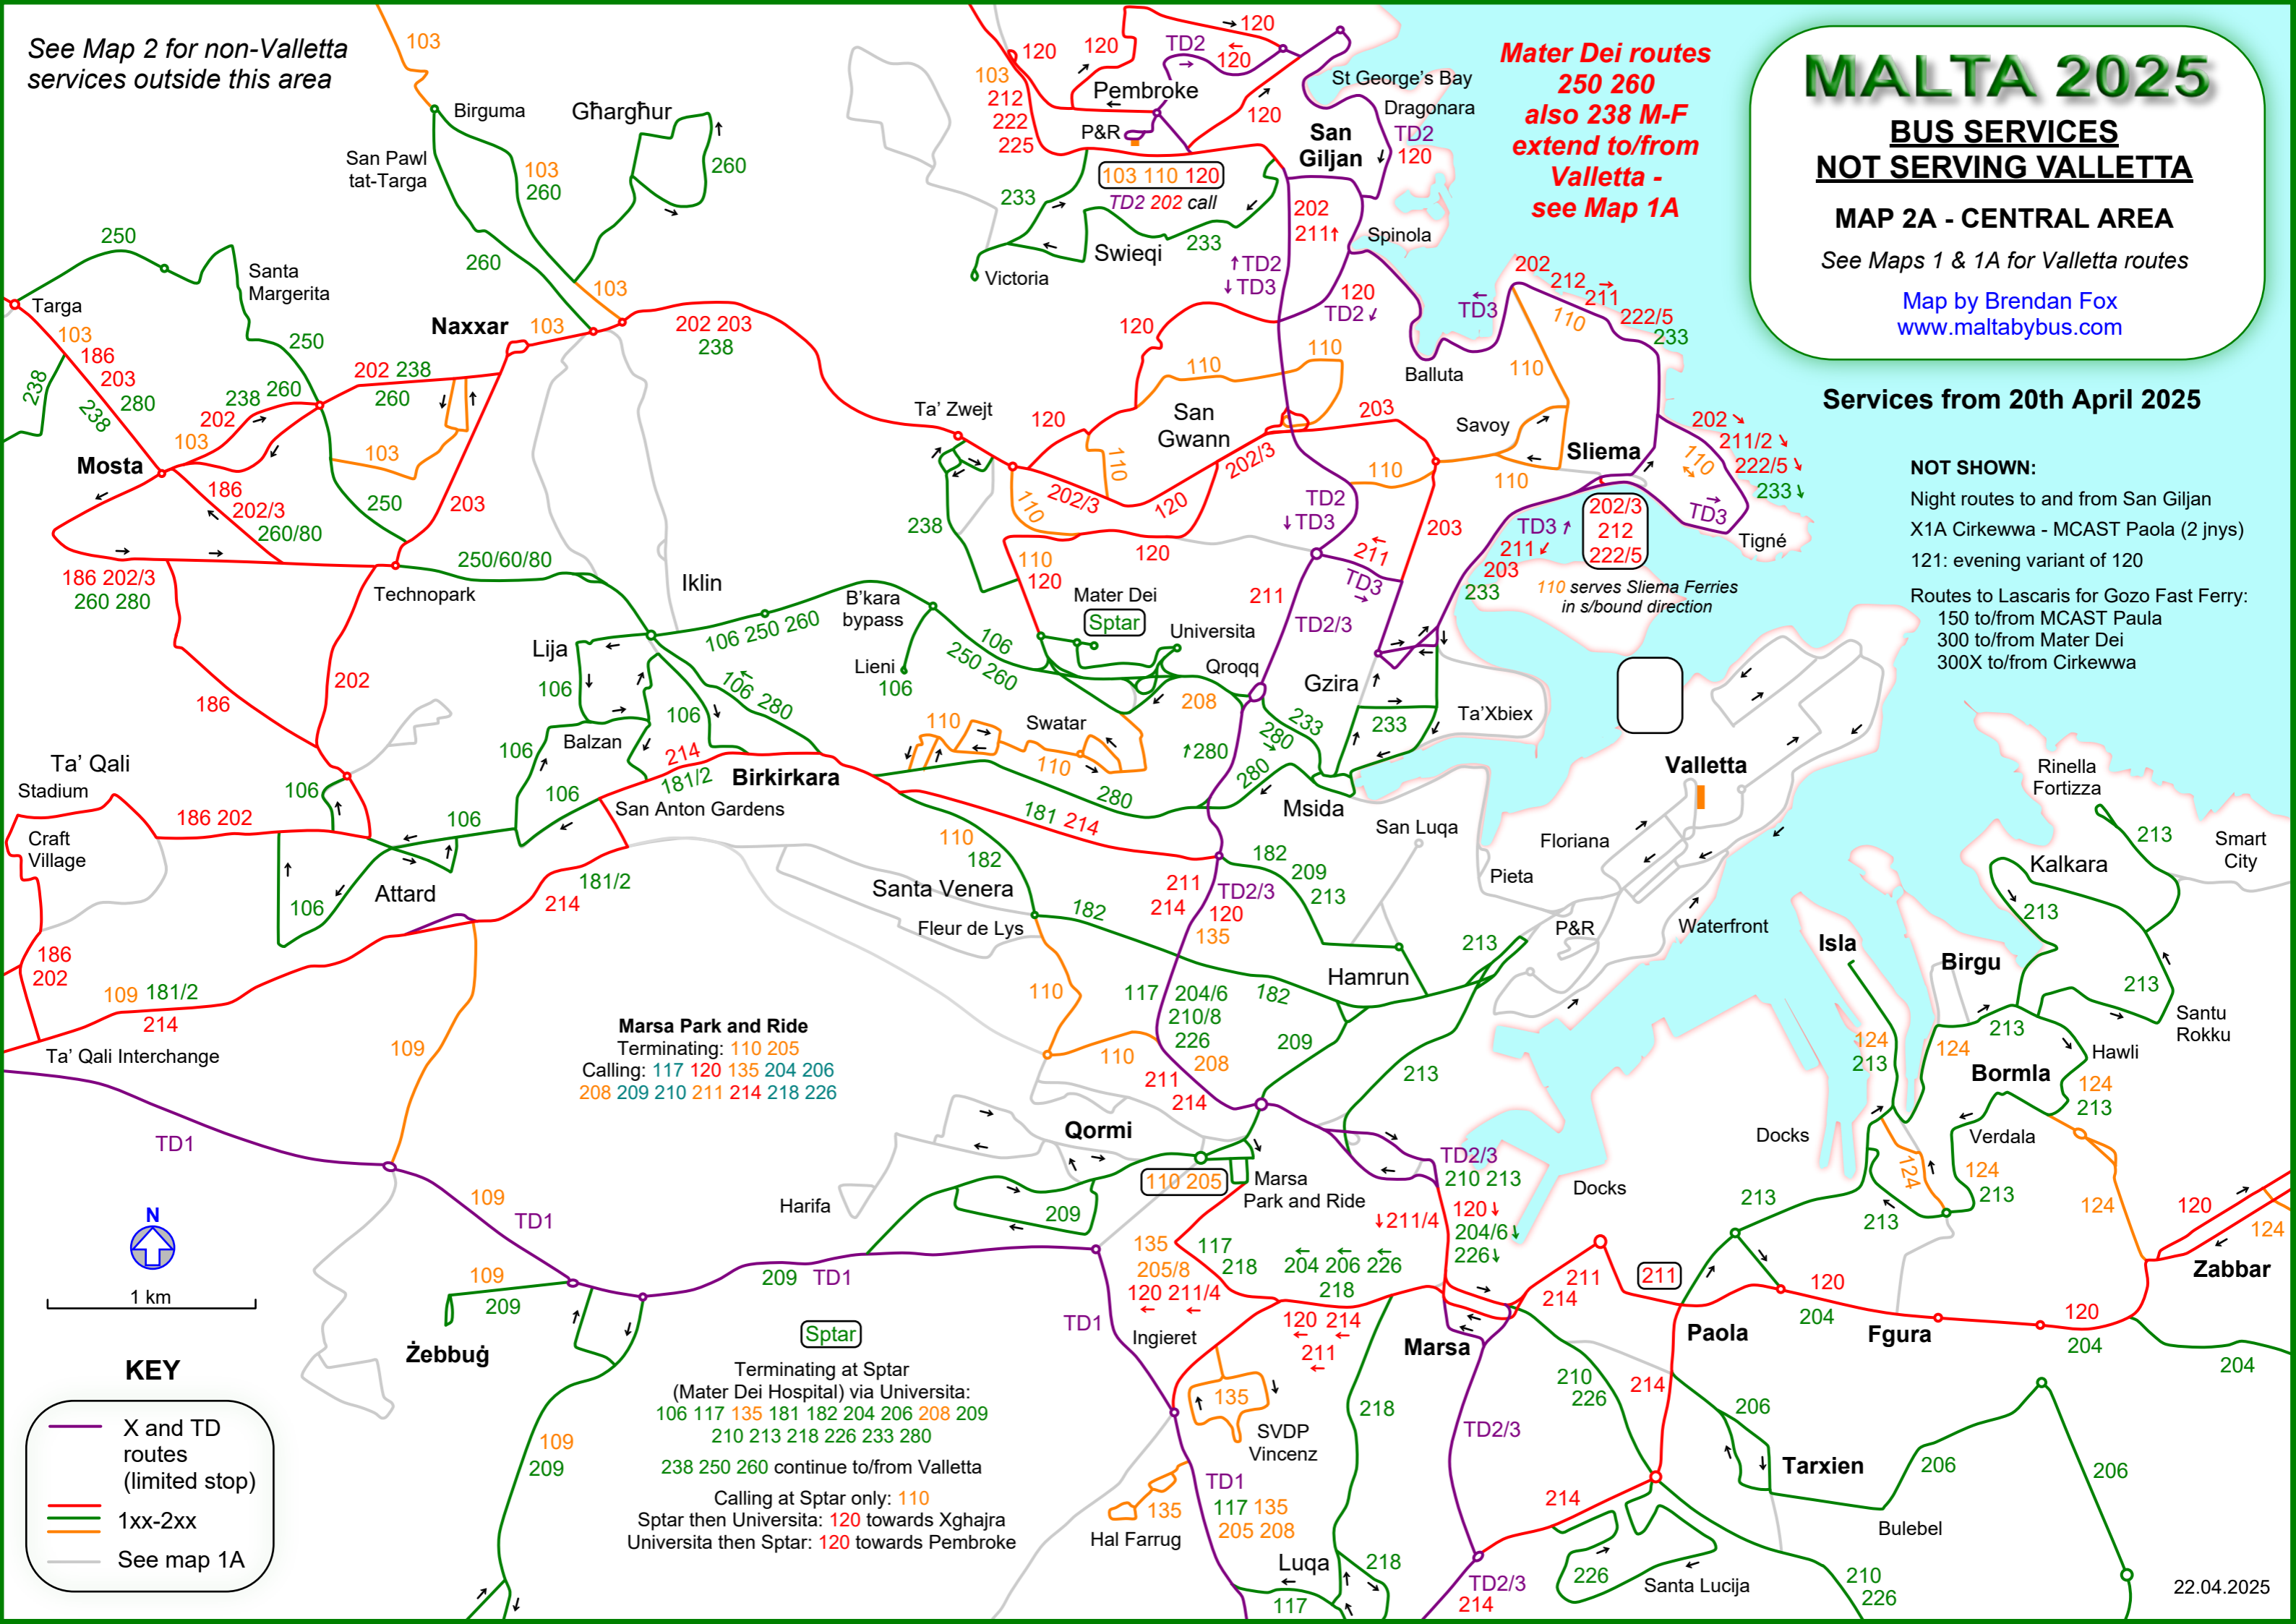

See Map 2 for non-Valletta services outside this area

MALTA 2025

BUS SERVICES NOT SERVING VALLETTA

MAP 2A - CENTRAL AREA

See Maps 1 & 1A for Valletta routes

Map by Brendan Fox
www.maltabybus.com

Services from 20th April 2025

NOT SHOWN:
Night routes to and from San Giljan
X1A Cirkewwa - MCAST Paola (2 jnys)
121: evening variant of 120

Routes to Lascaris for Gozo Fast Ferry:
150 to/from MCAST Paula
300 to/from Mater Dei
300X to/from Cirkewwa

**Mater Dei routes
250 260
also 238 M-F
extend to/from
Valletta -
see Map 1A**

Marsa Park and Ride
Terminating: 110 205
Calling: 117 120 135 204 206
208 209 210 211 214 218 226

**Terminating at Sptar
(Mater Dei Hospital) via Universita:**
106 117 135 181 182 204 206 208 209
210 213 218 226 233 280

238 250 260 continue to/from Valletta

Calling at Sptar only: 110
Sptar then Universita: 120 towards Xghajra
Universita then Sptar: 120 towards Pembroke

KEY

- X and TD routes (limited stop)
- 1xx-2xx
- See map 1A