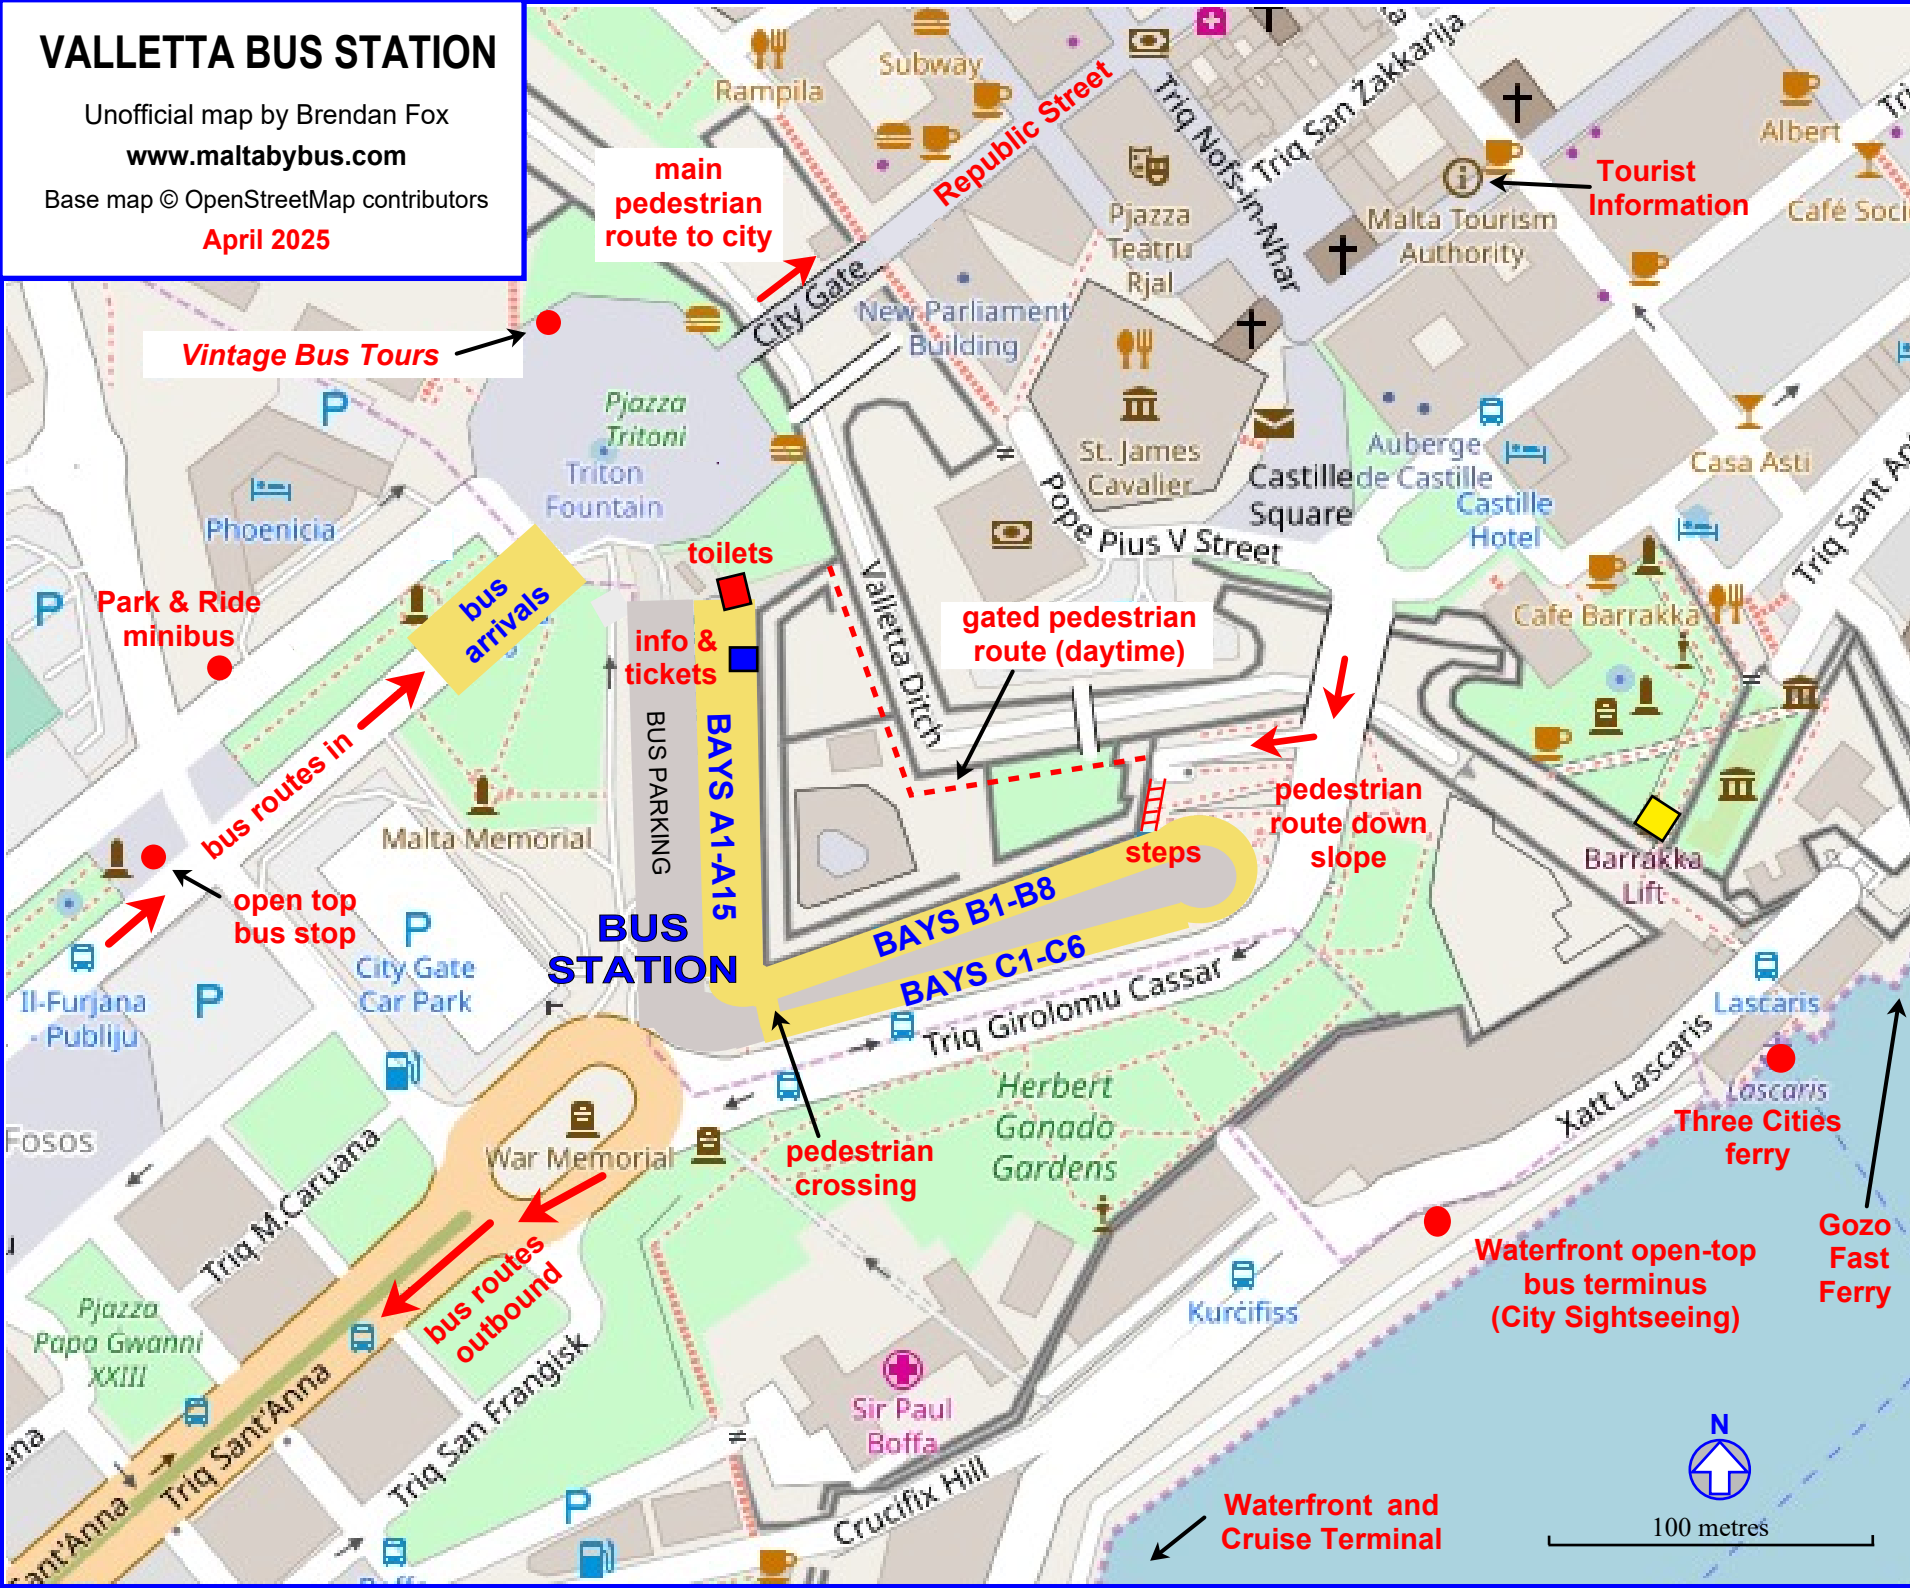

VALLETTA BUS STATION

Unofficial map by Brendan Fox

www.maltabybus.com

Base map © OpenStreetMap contributors

April 2025

BUS STATION BAYS

BAY	ROUTES
A1	122 130 133 N13
A2	1 2
A3	3 4 N48
A4	71 73
A5	72 74 N62
A6	81 85 TD10
A7	82 82A 82B N82
A8	80 84
A9	83 88
A10	90 94
A11	91 N91
A12	92 93
A13	13 13A
A14	14 16
A15	15 TD13
B1	TD4 X300
B2	--
B3	21 22
B4	24 25 32 35
B5	31 45 48
B6	41 42 49 250
B7	44 47 238
B8	43 46 260
C1	50 58 58A
C2	51 52 53
C3	54 56
C4	61
C5	62
C6	63 64

Buses may depart from an adjacent bay if the bay is occupied

Shows situation from 20th April 2025